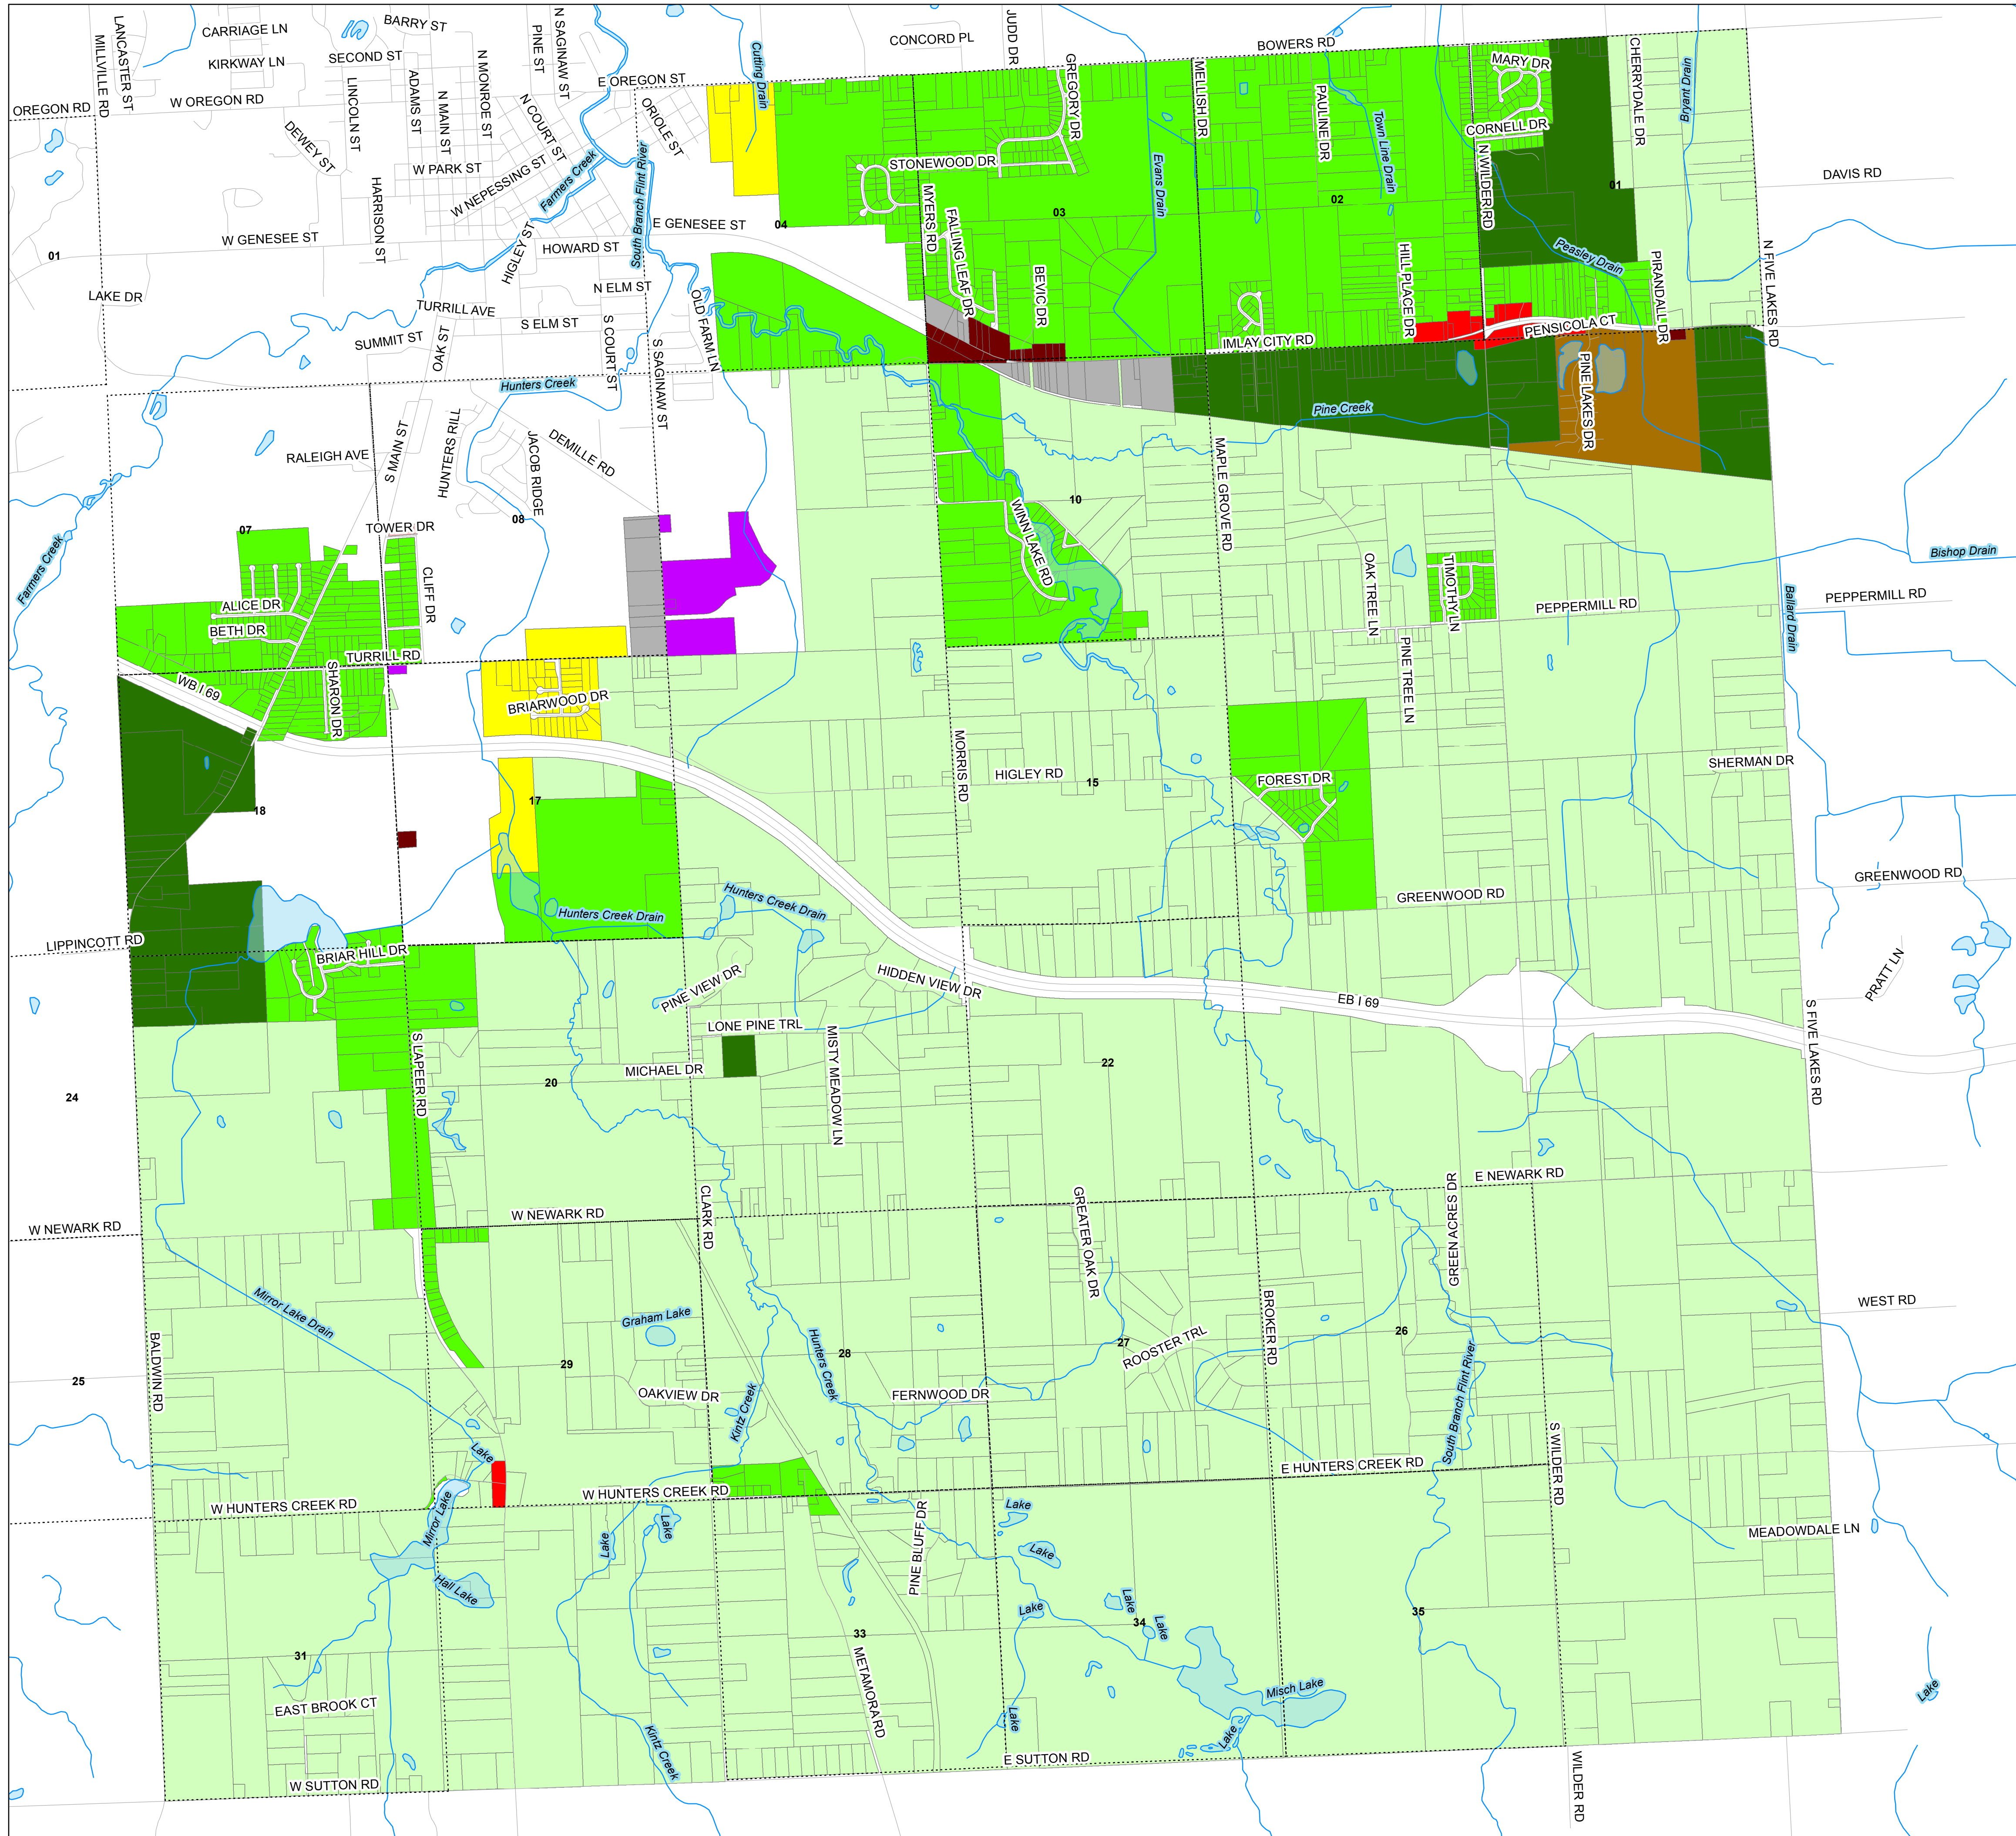

# Lapeer Township Zoning Map

## Legend

-  Water Courses
-  Bodies of Water
- Zoning Designations**
-  AE Agricultural- Estate
-  R-1A Rural Non-Farm Residential
-  R-1B Single Family Residential
-  R-1C Single Family Residential
-  RMH Mobile Home Park
-  RM Multiple Family Residential
-  O-1 General Office
-  C-1 Local Commercial
-  C-2 Planned Shopping Center
-  C-3 General Commercial
-  M-1 Light Industrial District
-  M-2 Heavy Industrial

Lapeer Township  
 Lapeer County, Michigan  
 Prepared by: Lapeer Township Planning Commission  
 Adopted: August 8, 2016

Contains All Amendments Thru: April 2017

Date: 5/8/2017

**ROWE PROFESSIONAL SERVICES COMPANY**  
 Engineering - Surveying - Aerial Photography/Mapping  
 Landscape Architecture - Planning  
 540 S. Saginaw Street, Suite 200  
 Flint, MI 48502